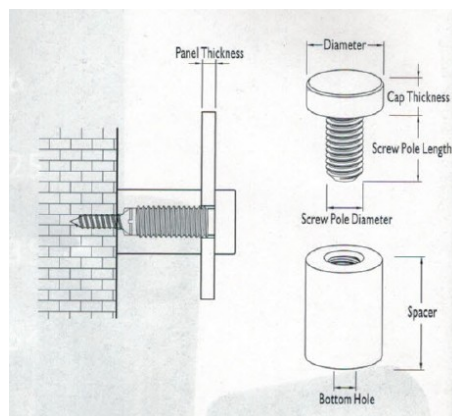

Aluminium Sign Fixing 13x19 Flat Top Standoff

13mm Diameter, 4mm Cap Thickness, 19mm Spacer, 12mm Screw Length, 4.2mm Bottom Hole Size, 8mm Max Panel

Satin.....	DPCA-1319-ST.....	\$4.44 + GST
Red.....	DPCA-1319-RD.....	\$4.44 + GST
Blue.....	DPCA-1319-BL.....	\$4.44 + GST
Black.....	DPCA-1319-BK.....	\$4.44 + GST
Polished Chrome.....	DPCA-1319-CP.....	\$4.44 + GST
Satin Silver.....	DPCA-1319-SS.....	\$4.44 + GST
Glossy.....	DPCA-1319-GL.....	\$4.44 + GST
Gold.....	DPCA-1319-GD.....	\$5.84 + GST

Aluminium Sign Fixing 19x19 Flat Top Standoff

19mm Diameter, 6mm Cap Thickness, 19mm Spacer, 6.5mm Screw Length, 5mm Bottom Hole Size, 8mm Max Panel

Satin.....	DPCA-1919-ST.....	\$4.63 + GST
Red.....	DPCA-1919-RD.....	\$4.63 + GST
Blue.....	DPCA-1919-BL.....	\$4.63 + GST
Black.....	DPCA-1919-BK.....	\$4.63 + GST
Polished Chrome.....	DPCA-1919-CP.....	\$4.63 + GST
Satin Silver.....	DPCA-1919-SS.....	\$4.63 + GST
Glossy.....	DPCA-1919-GL.....	\$4.63 + GST
Gold.....	DPCA-1919-GD.....	\$5.84 + GST